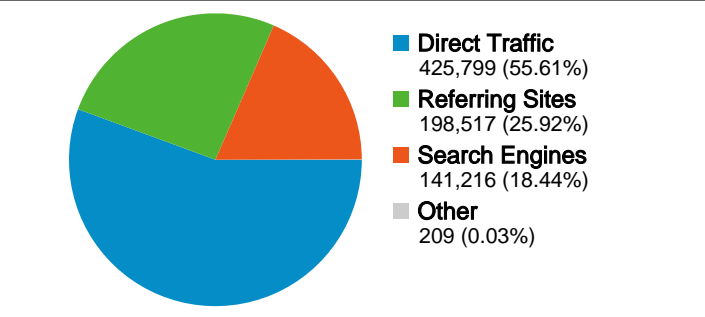

Traffic Sources Overview