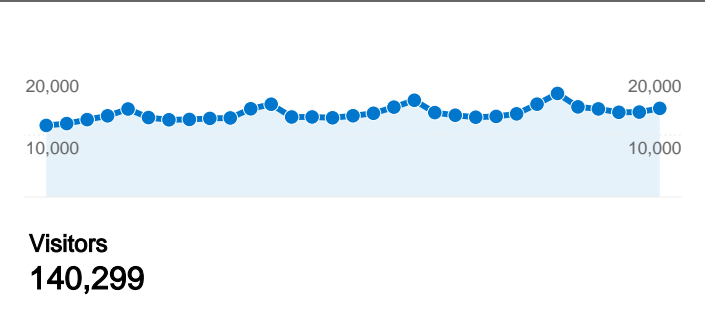

Site Usage

765,741 Visits

19.65% Bounce Rate

5,623,470 Pageviews

00:06:56 Avg. Time on Site

7.34 Pages/Visit

13.68% % New Visits

Visitors Overview

140,299 people visited this site

 **765,741** Visits

 **140,299** Absolute Unique Visitors

 **5,623,470** Pageviews

 **7.34** Average Pageviews

 **00:06:56** Time on Site

 **19.65%** Bounce Rate

 **13.70%** New Visits

Tuesday, December 4, 2007		3.39% (14,192)
Wednesday, December 5, 2007		3.26% (13,647)
Thursday, December 6, 2007		3.27% (13,683)
Friday, December 7, 2007		3.41% (14,282)

765,741 visits came from 130 countries/territories

Site Usage

Visits	Pages/Visit	Avg. Time on Site	% New Visits	Bounce Rate	
765,741 % of Site Total: 100.00%	7.34 Site Avg: 7.34 (0.00%)	00:06:56 Site Avg: 00:06:56 (0.00%)	13.70% Site Avg: 13.68% (0.12%)	19.65% Site Avg: 19.65% (0.00%)	
Country/Territory	Visits	Pages/Visit	Avg. Time on Site	% New Visits	Bounce Rate
United States	280,032	7.62	00:06:60	12.48%	17.13%
Germany	246,797	7.56	00:07:08	12.04%	19.44%
United Kingdom	38,945	7.09	00:07:19	10.21%	18.46%
Canada	36,320	6.68	00:06:08	12.24%	21.36%
Israel	20,994	5.81	00:05:42	17.05%	24.03%
Russia	18,008	5.58	00:04:51	39.07%	42.00%
Ireland	12,598	7.17	00:07:31	11.72%	18.33%
Latvia	11,716	7.59	00:07:46	14.75%	19.68%
Estonia	11,677	6.94	00:06:28	17.74%	21.77%
France	7,748	6.56	00:06:30	13.94%	22.07%