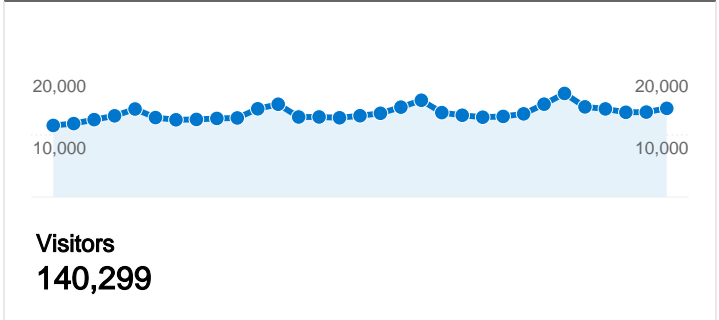

Absolute Unique Visitors