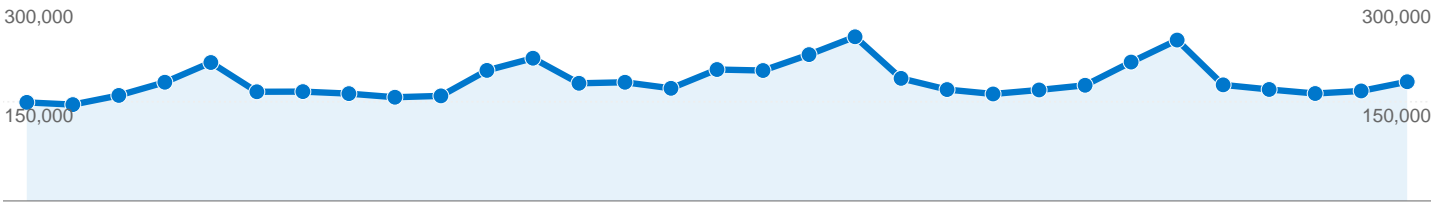

Pages on this site were viewed a total of 5,623,470 times

5,623,470 Pageviews

4,478,785 Unique Views

19.65% Bounce Rate

Top Content

Pages	Pageviews	% Pageviews
/	704,078	12.52%
/category/filmi	157,640	2.80%
/page/2	152,490	2.71%
/page/3	89,105	1.58%
/category/filmi/boevik	72,415	1.29%