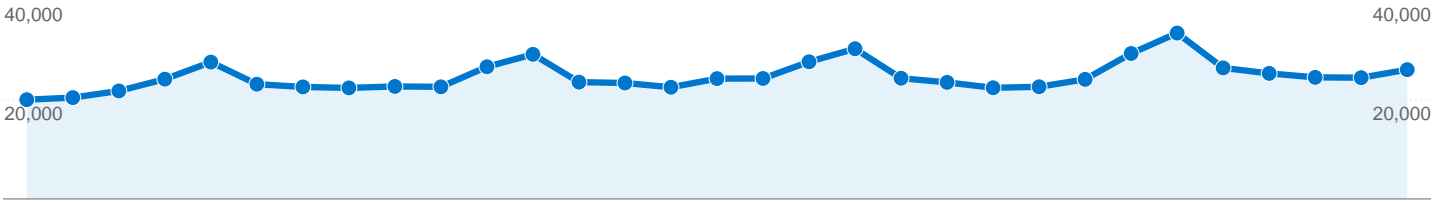

All traffic sources sent a total of 765,741 visits

- **55.61%** Direct Traffic
- **25.92%** Referring Sites
- **18.44%** Search Engines