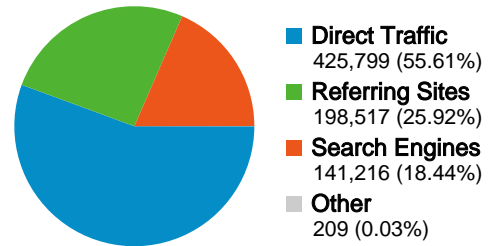

Site Usage

765,741 Visits

19.65% Bounce Rate

5,623,470 Pageviews

00:06:56 Avg. Time on Site

7.34 Pages/Visit

13.68% % New Visits

Visitors Overview

140,299 people visited this site

 **765,741** Visits

 **140,299** Absolute Unique Visitors

 **5,623,470** Pageviews

 **7.34** Average Pageviews

 **00:06:56** Time on Site

 **19.65%** Bounce Rate

 **13.70%** New Visits

All traffic sources sent a total of 765,741 visits

-  **55.61%** Direct Traffic
-  **25.92%** Referring Sites
-  **18.44%** Search Engines

Top Traffic Sources

Sources	Visits	% visits	Keywords	Visits	% visits
(direct) ((none))	425,799	55.61%	russianremote.com	36,081	25.55%
russianremote.com (referral)	127,235	16.62%	russianremote	34,489	24.42%
google (organic)	113,656	14.84%	www.russianremote.com	15,184	10.75%
yahoo (organic)	10,465	1.37%	russian remote	9,520	6.74%
search (organic)	6,130	0.80%	russian remote.com	3,900	2.76%

Site Usage

Visits	Pages/Visit	Avg. Time on Site	% New Visits	Bounce Rate	
765,741 % of Site Total: 100.00%	7.34 Site Avg: 7.34 (0.00%)	00:06:56 Site Avg: 00:06:56 (0.00%)	13.70% Site Avg: 13.68% (0.12%)	19.65% Site Avg: 19.65% (0.00%)	
Country/Territory	Visits	Pages/Visit	Avg. Time on Site	% New Visits	Bounce Rate
United States	280,032	7.62	00:06:60	12.48%	17.13%
Germany	246,797	7.56	00:07:08	12.04%	19.44%
United Kingdom	38,945	7.09	00:07:19	10.21%	18.46%
Canada	36,320	6.68	00:06:08	12.24%	21.36%
Israel	20,994	5.81	00:05:42	17.05%	24.03%
Russia	18,008	5.58	00:04:51	39.07%	42.00%
Ireland	12,598	7.17	00:07:31	11.72%	18.33%
Latvia	11,716	7.59	00:07:46	14.75%	19.68%
Estonia	11,677	6.94	00:06:28	17.74%	21.77%
France	7,748	6.56	00:06:30	13.94%	22.07%