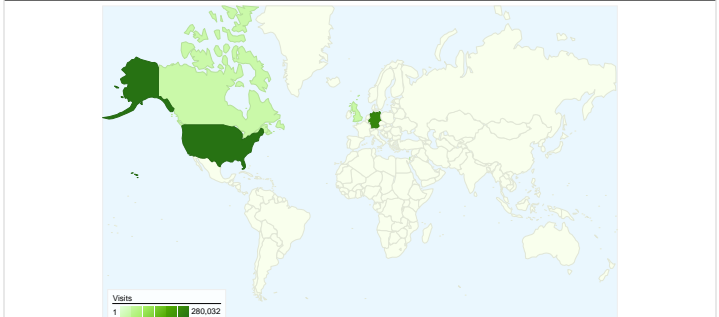

Map Overlay world

Content Overview

Pages	Pageviews	% Pageviews
/	704,078	12.52%
/category/filmi	157,640	2.80%
/page/2	152,490	2.71%
/page/3	89,105	1.58%
/category/filmi/boevik	72,415	1.29%