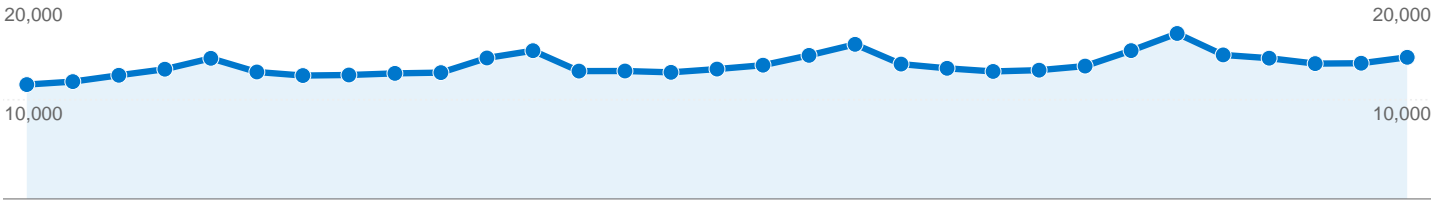

140,299 people visited this site

 **765,741** Visits

 **140,299** Absolute Unique Visitors

 **5,623,470** Pageviews

 **7.34** Average Pageviews

 **00:06:56** Time on Site

 **19.65%** Bounce Rate

 **13.70%** New Visits

All traffic sources sent a total of 765,741 visits

-  **55.61%** Direct Traffic
-  **25.92%** Referring Sites
-  **18.44%** Search Engines

Top Traffic Sources

Sources	Visits	% visits	Keywords	Visits	% visits
(direct) ((none))	425,799	55.61%	russianremote.com	36,081	25.55%
russianremote.com (referral)	127,235	16.62%	russianremote	34,489	24.42%
google (organic)	113,656	14.84%	www.russianremote.com	15,184	10.75%
yahoo (organic)	10,465	1.37%	russian remote	9,520	6.74%
search (organic)	6,130	0.80%	russian remote.com	3,900	2.76%

Absolute Unique Visitors

Nov 7, 2007 - Dec 7, 2007

140,299 Absolute Unique Visitors

Wednesday, November 7, 2007	2.76% (11,532)
Thursday, November 8, 2007	2.83% (11,831)
Friday, November 9, 2007	2.98% (12,469)
Saturday, November 10, 2007	3.13% (13,081)
Sunday, November 11, 2007	3.39% (14,179)
Monday, November 12, 2007	3.06% (12,801)
Tuesday, November 13, 2007	2.97% (12,442)
Wednesday, November 14, 2007	2.99% (12,498)
Thursday, November 15, 2007	3.02% (12,661)
Friday, November 16, 2007	3.04% (12,738)
Saturday, November 17, 2007	3.40% (14,213)
Sunday, November 18, 2007	3.57% (14,949)
Monday, November 19, 2007	3.08% (12,892)
Tuesday, November 20, 2007	3.08% (12,899)
Wednesday, November 21, 2007	3.05% (12,764)
Thursday, November 22, 2007	3.13% (13,095)
Friday, November 23, 2007	3.22% (13,487)
Saturday, November 24, 2007	3.46% (14,477)
Sunday, November 25, 2007	3.72% (15,589)
Monday, November 26, 2007	3.25% (13,598)
Tuesday, November 27, 2007	3.15% (13,171)
Wednesday, November 28, 2007	3.07% (12,856)
Thursday, November 29, 2007	3.10% (12,984)
Friday, November 30, 2007	3.20% (13,397)
Saturday, December 1, 2007	3.57% (14,956)
Sunday, December 2, 2007	3.99% (16,684)
Monday, December 3, 2007	3.47% (14,522)