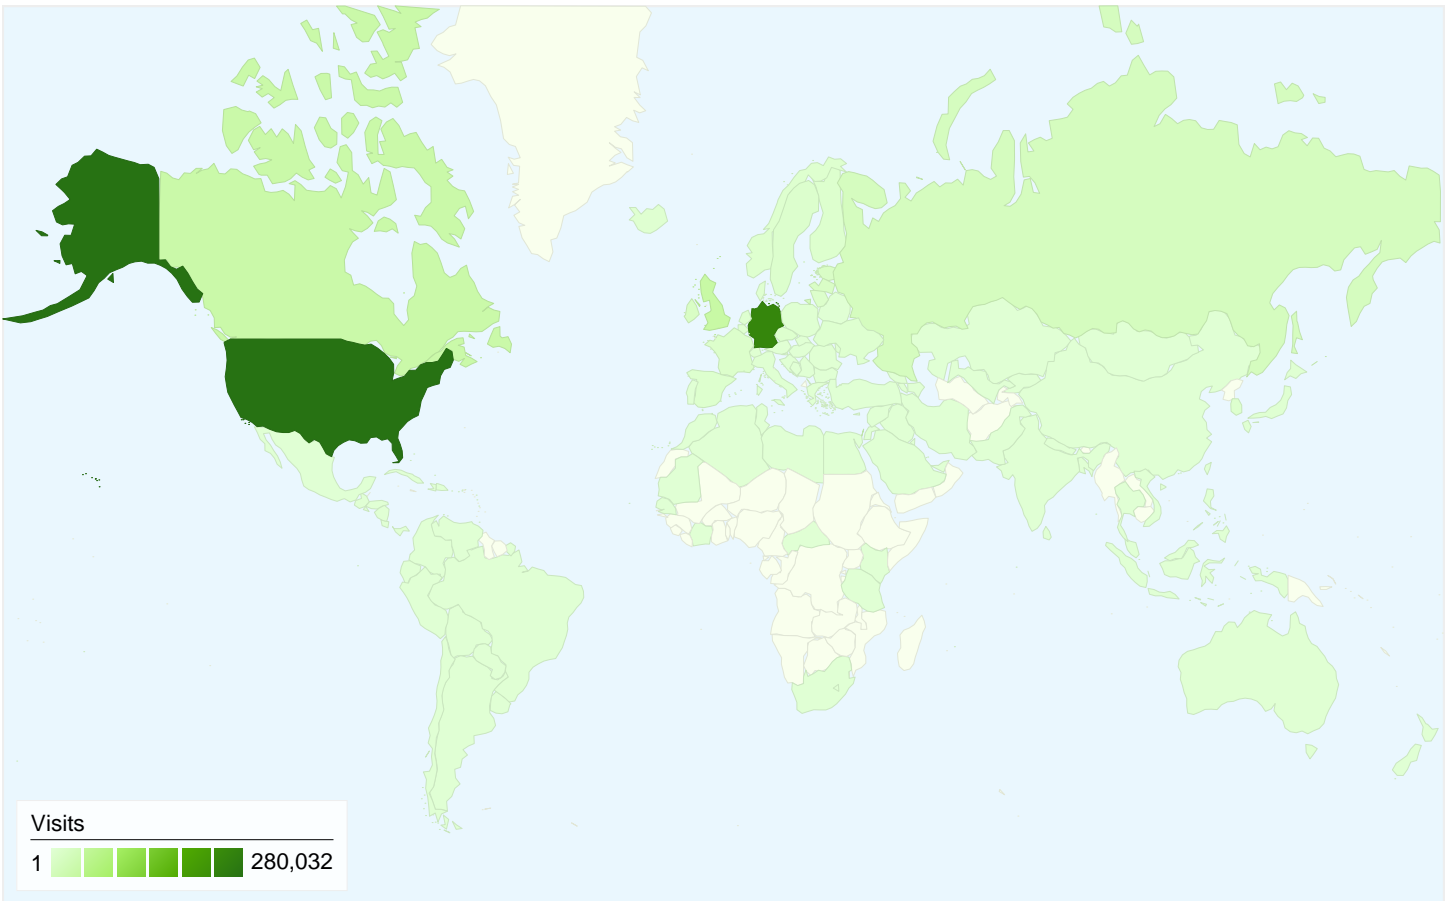

All traffic sources sent a total of 765,741 visits

-  **55.61%** Direct Traffic
-  **25.92%** Referring Sites
-  **18.44%** Search Engines

Top Traffic Sources

Sources	Visits	% visits	Keywords	Visits	% visits
(direct) ((none))	425,799	55.61%	russianremote.com	36,081	25.55%
russianremote.com (referral)	127,235	16.62%	russianremote	34,489	24.42%
google (organic)	113,656	14.84%	www.russianremote.com	15,184	10.75%
yahoo (organic)	10,465	1.37%	russian remote	9,520	6.74%
search (organic)	6,130	0.80%	russian remote.com	3,900	2.76%

Absolute Unique Visitors

Nov 7, 2007 - Dec 7, 2007

140,299 Absolute Unique Visitors

Wednesday, November 7, 2007	2.76% (11,532)
Thursday, November 8, 2007	2.83% (11,831)
Friday, November 9, 2007	2.98% (12,469)
Saturday, November 10, 2007	3.13% (13,081)
Sunday, November 11, 2007	3.39% (14,179)
Monday, November 12, 2007	3.06% (12,801)
Tuesday, November 13, 2007	2.97% (12,442)
Wednesday, November 14, 2007	2.99% (12,498)
Thursday, November 15, 2007	3.02% (12,661)
Friday, November 16, 2007	3.04% (12,738)
Saturday, November 17, 2007	3.40% (14,213)
Sunday, November 18, 2007	3.57% (14,949)
Monday, November 19, 2007	3.08% (12,892)
Tuesday, November 20, 2007	3.08% (12,899)
Wednesday, November 21, 2007	3.05% (12,764)
Thursday, November 22, 2007	3.13% (13,095)
Friday, November 23, 2007	3.22% (13,487)
Saturday, November 24, 2007	3.46% (14,477)
Sunday, November 25, 2007	3.72% (15,589)
Monday, November 26, 2007	3.25% (13,598)
Tuesday, November 27, 2007	3.15% (13,171)
Wednesday, November 28, 2007	3.07% (12,856)
Thursday, November 29, 2007	3.10% (12,984)
Friday, November 30, 2007	3.20% (13,397)
Saturday, December 1, 2007	3.57% (14,956)
Sunday, December 2, 2007	3.99% (16,684)
Monday, December 3, 2007	3.47% (14,522)

Tuesday, December 4, 2007		3.39% (14,192)
Wednesday, December 5, 2007		3.26% (13,647)
Thursday, December 6, 2007		3.27% (13,683)
Friday, December 7, 2007		3.41% (14,282)

765,741 visits came from 130 countries/territories