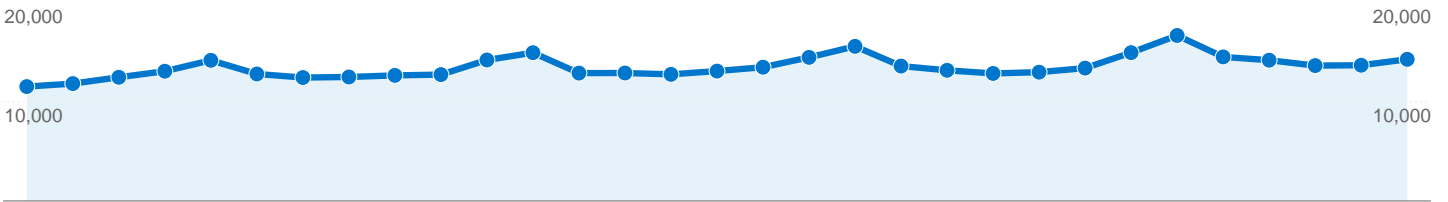

Site Usage

765,741 Visits

19.65% Bounce Rate

5,623,470 Pageviews

00:06:56 Avg. Time on Site

7.34 Pages/Visit

13.68% % New Visits

Visitors Overview

140,299 people visited this site

 **765,741** Visits

 **140,299** Absolute Unique Visitors

 **5,623,470** Pageviews

 **7.34** Average Pageviews

 **00:06:56** Time on Site

 **19.65%** Bounce Rate

 **13.70%** New Visits